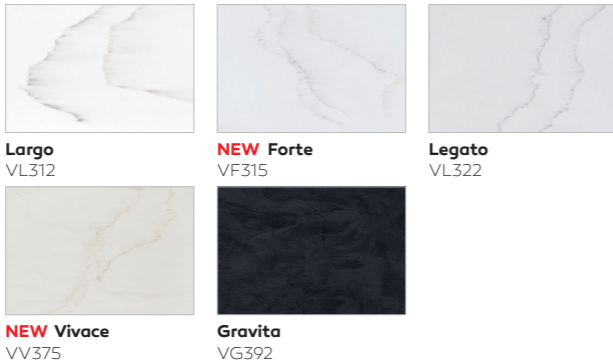

Bright White
BW010

Pearl SP011

Ivory SI040

Pure white
SP016

Quasar White
SQ019

PREMIUM SOLID SURFACES

STARON

STRETCH YOUR IMAGINATION
WITH STARON FOR INFINITE POSSIBILITIES

staron
Solid Surfaces

COLORS OF STARON

ASPEN

ECLIPSE

Exemplifying durability through the exclusive use of individual sand chips. Enhanced with fine delicate particles to subtly shimmer at different angles.

EVERMOIN (ULTRA-HYGIENIC)

METALLIC

PEBBLE

COLLINA

PREMIERE

Inspired by the timeless beauty of natural stones, the Premiere collection captures the grace of nature. Featuring an outstanding large vein in the Calacatta style, it embodies an opulent luxury that transcends conventional vein designs.

QUARRY

SANDED

SOLID

STUCCO

Moving beyond the typical blend of large and small chips, our design cultivates a serene atmosphere. The base features a subtle, feather-like pattern with occasional inclusion of semi-transparent chips, creating a visual effect reminiscent of finely embedded pebbles in a polished wall.