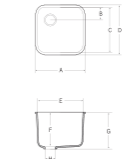

LAVATORY SINKS / BASINS

A3211

- A 21.57in (548mm)
- B 3.38in (86mm)
- C 14.01in (356mm)
- D 15.59in (396mm)
- E 20.00in (508mm)
- F 6.14in (156mm)
- G 6.81in (173mm)
- H 1.77in (45mm)

A3181

- A 18.18in (462mm)
- B 3.70in (94mm)
- C 13.22in (336mm)
- D 14.80in (376mm)
- E 16.61in (422mm)
- F 5.47in (139mm)
- G 6.14in (156mm)
- H 1.77in (45mm)

B3150

- A 16.81in (427mm)
- B 10.94in (278mm)
- C 12.87in (327mm)
- D 14.88in (378mm)
- E 4.57in (116mm)
- F 5.43in (138mm)
- H 1.77in (45mm)

B3190

- A 20.63in (524mm)
- B 10.79in (274mm)
- C 12.87in (327mm)
- D 18.66in (474mm)
- E 4.57in (116mm)
- F 5.43in (138mm)
- H 1.77in (45mm)

NEW

B1212

- A 22.87in (581mm)
- B 4.8in (122mm)
- C 15.74in (400mm)
- D 17.75in (451mm)
- E 20.86in (530mm)
- F 7.28in (185mm)
- G 7.87in (200mm)
- H 3.54in (90mm)

B1177

- A 17.71in (450mm)
- B 4.72in (120mm)
- C 17.71in (450mm)
- D 19.68in (500mm)
- E 15.74in (400mm)
- F 7.28in (185mm)
- G 7.87in (200mm)
- H 3.54in (90mm)

B1160

- A 17.32in (440mm)
- B 4.4in (112mm)
- C 15.74in (400mm)
- D 17.32in (440mm)
- E 15.74in (400mm)
- F 11.81in (300mm)
- G 12.79in (325mm)
- H 3.54in (90mm)

B3200

- A 21.65in (550mm)
- B 5.51in (140mm)
- C 11.02in (280mm)
- D 12.99in (330mm)
- E 19.68in (500mm)
- F 4.72in (120mm)
- G 5.51in (140mm)
- H 1.73in (44mm)