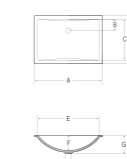

B3150

- A 16.81in (427mm)
- B 10.94in (278mm)
- C 12.87in (327mm)
- D 14.88in (378mm)
- E 4.57in (116mm)
- F 5.43in (138mm)
- H 1.77in (45mm)

B3190

- A 20.63in (524mm)
- B 10.79in (274mm)
- C 12.87in (327mm)
- D 18.66in (474mm)
- E 4.57in (116mm)
- F 5.43in (138mm)
- H 1.77in (45mm)

NEW

B1212

- A 22.87in (581mm)
- B 4.8in (122mm)
- C 15.74in (400mm)
- D 17.75in (451mm)
- E 20.86in (530mm)
- F 7.28in (185mm)
- G 7.87in (200mm)
- H 3.54in (90mm)

B1177

- A 17.71in (450mm)
- B 4.72in (120mm)
- C 17.71in (450mm)
- D 19.68in (500mm)
- E 15.74in (400mm)
- F 7.28in (185mm)
- G 7.87in (200mm)
- H 3.54in (90mm)

B1160

- A 17.32in (440mm)
- B 4.4in (112mm)
- C 15.74in (400mm)
- D 17.32in (440mm)
- E 15.74in (400mm)
- F 11.81in (300mm)
- G 12.79in (325mm)
- H 3.54in (90mm)

B3200

- A 21.65in (550mm)
- B 5.51in (140mm)
- C 11.02in (280mm)
- D 12.99in (330mm)
- E 19.68in (500mm)
- F 4.72in (120mm)
- G 5.51in (140mm)
- H 1.73in (44mm)

B3192

- A 20.86in (530mm)
- B 3.5in (89mm)
- C 12.59in (320mm)
- D 14.56in (370mm)
- E 18.89in (480mm)
- F 4.76in (121mm)
- G 5.55in (141mm)
- H 1.73in (44mm)

MOUNTING OPTIONS

Seam mount

Under mount

COLOR OPTIONS