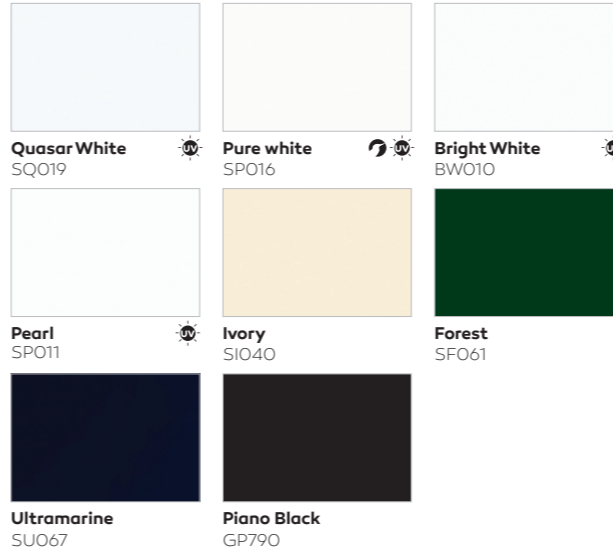

COLORS OF STARON

ASPEN

ECLIPSE

Exemplifying durability through the exclusive use of individual sand chips. Enhanced with fine delicate particles to subtly shimmer at different angles.

EVERMOIN (ULTRA-HYGIENIC)

METALLIC

PEBBLE

COLLINA

PREMIERE

Inspired by the timeless beauty of natural stones, the Premiere collection captures the grace of nature. Featuring an outstanding large vein in the Calacatta style, it embodies an opulent luxury that transcends conventional vein designs.

QUARRY

SANDED

SOLID

STUCCO

Moving beyond the typical blend of large and small chips, our design cultivates a serene atmosphere. The base features a subtle, feather-like pattern with occasional inclusion of semi-transparent chips, creating a visual effect reminiscent of finely embedded pebbles in a polished wall.

SUPREME

SUPREME

Eco-Friendly Materials, Staron

Printed representation of colors may vary from actual samples. Please review actual sample prior to selection. • To view new colors in greater detail, please visit www.staron.com

TEMPEST

TEMPEST STELLA

The previously flashy identity of the Tempest was left behind, creating a sense of luxury that is not burdensome by combining the colors commonly used in interior design. Utilizing a foundation of White, with complementary additions of Beige and Grey, T STELLA

TERRAZZO