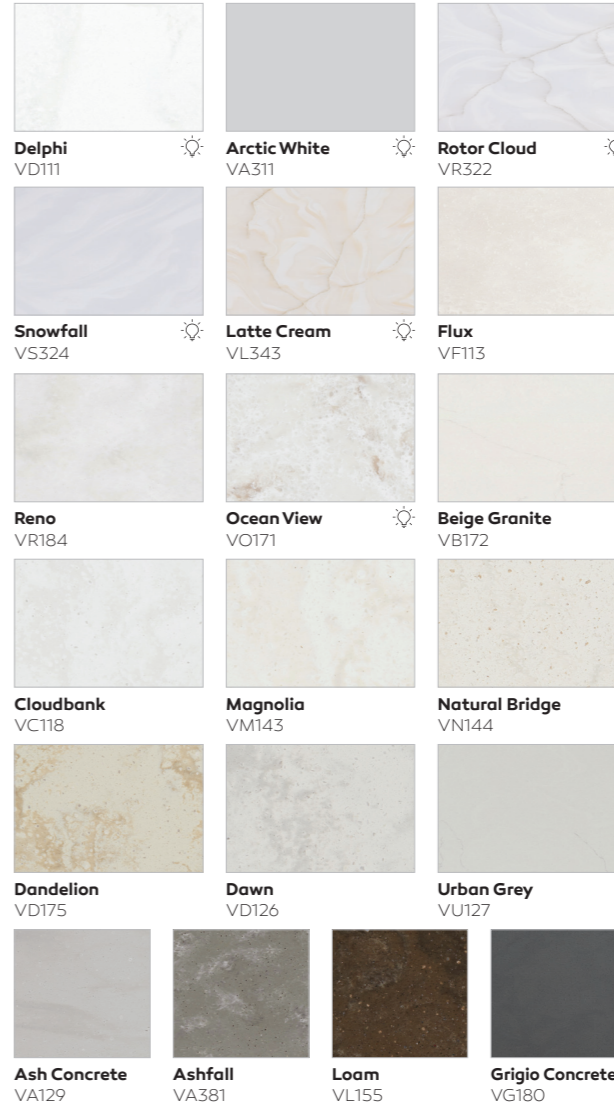

Bright White
BW010

Pearl SP011

Ivory SI040

Pure white
SP016

Quasar White
SQ019

PREMIUM SOLID SURFACES

STARON

STRETCH YOUR IMAGINATION
WITH STARON FOR INFINITE POSSIBILITIES

staron
Solid Surfaces

COLORS OF STARON

ASPEN

ECLIPSE

Exemplifying durability through the exclusive use of individual sand chips. Enhanced with fine delicate particles to subtly shimmer at different angles.

QUARRY

SANDED

SOLID

STUCCO

Moving beyond the typical blend of large and small chips, our design cultivates a serene atmosphere. The base features a subtle, feather-like pattern with occasional inclusion of semi-transparent chips, creating a visual effect reminiscent of finely embedded pebbles in a polished wall.

SUPREME

SUPREME

Eco-Friendly Materials, Staron

Printed representation of colors may vary from actual samples. Please review actual sample prior to selection. • To view new colors in greater detail, please visit www.staron.com