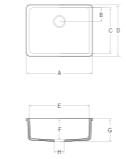

A1231

- A 23.30in (592mm)
- B 16.61in (422mm)
- C 18.97in (482mm)
- D 20.94in (532mm)
- E 7.36in (187mm)
- F 7.95in (202mm)
- H 3.54in (90mm)

A1181

- A 18.11in (460mm)
- B 15.75in (400mm)
- C 18.11in (460mm)
- D 15.75in (400mm)
- E 8.18in (208mm)
- F 8.85in (225mm)
- H 3.54in (90mm)

LAVATORY SINKS / BASINS

A3211

- A 21.57in (548mm)
- B 3.38in (86mm)
- C 14.01in (356mm)
- D 15.59in (396mm)
- E 20.00in (508mm)
- F 6.14in (156mm)
- G 6.81in (173mm)
- H 1.77in (45mm)

A3181

- A 18.18in (462mm)
- B 3.70in (94mm)
- C 13.22in (336mm)
- D 14.80in (376mm)
- E 16.61in (422mm)
- F 5.47in (139mm)
- G 6.14in (156mm)
- H 1.77in (45mm)

B3150

- A 16.81in (427mm)
- B 10.94in (278mm)
- C 12.87in (327mm)
- D 14.88in (378mm)
- E 4.57in (116mm)
- F 5.43in (138mm)
- H 1.77in (45mm)

B3190

- A 20.63in (524mm)
- B 10.79in (274mm)
- C 12.87in (327mm)
- D 18.66in (474mm)
- E 4.57in (116mm)
- F 5.43in (138mm)
- H 1.77in (45mm)

NEW

B1212

- A 22.87in (581mm)
- B 4.8in (122mm)
- C 15.74in (400mm)
- D 17.75in (451mm)
- E 20.86in (530mm)
- F 7.28in (185mm)
- G 7.87in (200mm)
- H 3.54in (90mm)

B1177

- A 17.71in (450mm)
- B 4.72in (120mm)
- C 17.71in (450mm)
- D 19.68in (500mm)
- E 15.74in (400mm)
- F 7.28in (185mm)
- G 7.87in (200mm)
- H 3.54in (90mm)