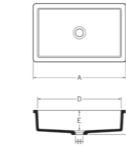

A1231

- A 23.30in (592mm)
- B 16.61in (422mm)
- C 18.97in (482mm)
- D 20.94in (532mm)
- E 7.36in (187mm)
- F 7.95in (202mm)
- H 3.54in (90mm)

A1181

- A 18.11in (460mm)
- B 15.75in (400mm)
- C 18.11in (460mm)
- D 15.75in (400mm)
- E 8.18in (208mm)
- F 8.85in (225mm)
- H 3.54in (90mm)

B3290

- A 29.52in (750mm)
- B 15.75in (400mm)
- C 17.64in (450mm)
- D 27.48in (700mm)
- E 7.28in (185mm)
- F 7.87in (200mm)
- H 3.54in (90mm)

B3180

- A 17.67in (450mm)
- B 15.75in (400mm)
- C 17.67in (450mm)
- D 15.75in (400mm)
- E 6.89in (175mm)
- F 7.48in (190mm)
- H 3.54in (90mm)

LAVATORY SINKS / BASINS

A3211

- A 21.57in (548mm)
- B 3.38in (86mm)
- C 14.01in (356mm)
- D 15.59in (396mm)
- E 20.00in (508mm)
- F 6.14in (156mm)
- G 6.81in (173mm)
- H 1.77in (45mm)

A3181

- A 18.18in (462mm)
- B 3.70in (94mm)
- C 13.22in (336mm)
- D 14.80in (376mm)
- E 16.61in (422mm)
- F 5.47in (139mm)
- G 6.14in (156mm)
- H 1.77in (45mm)

B3150

- A 16.81in (427mm)
- B 10.94in (278mm)
- C 12.87in (327mm)
- D 14.88in (378mm)
- E 4.57in (116mm)
- F 5.43in (138mm)
- H 1.77in (45mm)

B3190

- A 20.63in (524mm)
- B 10.79in (274mm)
- C 12.87in (327mm)
- D 18.66in (474mm)
- E 4.57in (116mm)
- F 5.43in (138mm)
- H 1.77in (45mm)