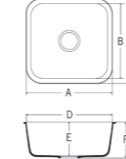

KITCHEN / UTILITY SINKS

A2311

- A 31.25in (794mm)
- B 4.33in (110mm)
- C 16.57in (421mm)
- D 18.93in (481mm)
- E 13.70in (348mm)
- F 9.25in (235mm)
- G 9.84in (250mm)
- H 3.54in (90mm)

A1121

- A 12.83in (326mm)
- B 14.01in (356mm)
- C 16.37in (416mm)
- D 10.47in (266mm)
- E 6.49in (165mm)
- F 7.08in (180mm)
- H 3.54in (90mm)

A1231

- A 23.30in (592mm)
- B 16.61in (422mm)
- C 18.97in (482mm)
- D 20.94in (532mm)
- E 7.36in (187mm)
- F 7.95in (202mm)
- H 3.54in (90mm)

A1181

- A 18.11in (460mm)
- B 15.75in (400mm)
- C 18.11in (460mm)
- D 15.75in (400mm)
- E 8.18in (208mm)
- F 8.85in (225mm)
- H 3.54in (90mm)

B3290

- A 29.52in (750mm)
- B 15.75in (400mm)
- C 17.64in (450mm)
- D 27.48in (700mm)
- E 7.28in (185mm)
- F 7.87in (200mm)
- H 3.54in (90mm)

B3180

- A 17.67in (450mm)
- B 15.75in (400mm)
- C 17.67in (450mm)
- D 15.75in (400mm)
- E 6.89in (175mm)
- F 7.48in (190mm)
- H 3.54in (90mm)

LAVATORY SINKS / BASINS

A3211

- A 21.57in (548mm)
- B 3.38in (86mm)
- C 14.01in (356mm)
- D 15.59in (396mm)
- E 20.00in (508mm)
- F 6.14in (156mm)
- G 6.81in (173mm)
- H 1.77in (45mm)

A3181

- A 18.18in (462mm)
- B 3.70in (94mm)
- C 13.22in (336mm)
- D 14.80in (376mm)
- E 16.61in (422mm)
- F 5.47in (139mm)
- G 6.14in (156mm)
- H 1.77in (45mm)