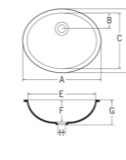

A1231

- A 23.30in (592mm)
- B 16.61in (422mm)
- C 18.97in (482mm)
- D 20.94in (532mm)
- E 7.36in (187mm)
- F 7.95in (202mm)
- H 3.54in (90mm)

A1181

- A 18.11in (460mm)
- B 15.75in (400mm)
- C 18.11in (460mm)
- D 15.75in (400mm)
- E 8.18in (208mm)
- F 8.85in (225mm)
- H 3.54in (90mm)

B3290

- A 29.52in (750mm)
- B 15.75in (400mm)
- C 17.64in (450mm)
- D 27.48in (700mm)
- E 7.28in (185mm)
- F 7.87in (200mm)
- H 3.54in (90mm)

B3180

- A 17.67in (450mm)
- B 15.75in (400mm)
- C 17.67in (450mm)
- D 15.75in (400mm)
- E 6.89in (175mm)
- F 7.48in (190mm)
- H 3.54in (90mm)

LAVATORY SINKS / BASINS

A3211

- A 21.57in (548mm)
- B 3.38in (86mm)
- C 14.01in (356mm)
- D 15.59in (396mm)
- E 20.00in (508mm)
- F 6.14in (156mm)
- G 6.81in (173mm)
- H 1.77in (45mm)

A3181

- A 18.18in (462mm)
- B 3.70in (94mm)
- C 13.22in (336mm)
- D 14.80in (376mm)
- E 16.61in (422mm)
- F 5.47in (139mm)
- G 6.14in (156mm)
- H 1.77in (45mm)

B3150

- A 16.81in (427mm)
- B 10.94in (278mm)
- C 12.87in (327mm)
- D 14.88in (378mm)
- E 4.57in (116mm)
- F 5.43in (138mm)
- H 1.77in (45mm)

B3190

- A 20.63in (524mm)
- B 10.79in (274mm)
- C 12.87in (327mm)
- D 18.66in (474mm)
- E 4.57in (116mm)
- F 5.43in (138mm)
- H 1.77in (45mm)