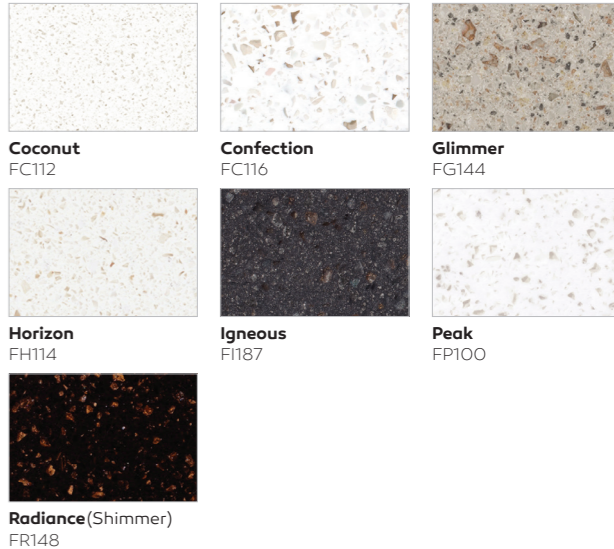

COLORS OF STARON

ASPEN

ECLIPSE

Exemplifying durability through the exclusive use of individual sand chips. Enhanced with fine delicate particles to subtly shimmer at different angles.

EVERMOIN (ULTRA-HYGIENIC)

METALLIC

PEBBLE

COLLINA

PREMIERE

Inspired by the timeless beauty of natural stones, the Premiere collection captures the grace of nature. Featuring an outstanding large vein in the Calacatta style, it embodies an opulent luxury that transcends conventional vein designs.

QUARRY

SANDED

SOLID

STUCCO

Moving beyond the typical blend of large and small chips, our design cultivates a serene atmosphere. The base features a subtle, feather-like pattern with occasional inclusion of semi-transparent chips, creating a visual effect reminiscent of finely embedded pebbles in a polished wall.

SUPREME

SUPREME

Eco-Friendly Materials, Staron

Printed representation of colors may vary from actual samples. Please review actual sample prior to selection. • To view new colors in greater detail, please visit www.staron.com

TEMPEST

TEMPEST STELLA

The previously flashy identity of the Tempest was left behind, creating a sense of luxury that is not burdensome by combining the colors commonly used in interior design. Utilizing a foundation of White, with complementary additions of Beige and Grey, T STELLA

TERRAZZO