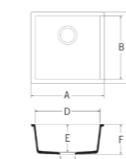

KITCHEN / UTILITY SINKS

A2311

- A 31.25in (794mm)
- B 4.33in (110mm)
- C 16.57in (421mm)
- D 18.93in (481mm)
- E 13.70in (348mm)
- F 9.25in (235mm)
- G 9.84in (250mm)
- H 3.54in (90mm)

A1121

- A 12.83in (326mm)
- B 14.01in (356mm)
- C 16.37in (416mm)
- D 10.47in (266mm)
- E 6.49in (165mm)
- F 7.08in (180mm)
- H 3.54in (90mm)

A1231

- A 23.30in (592mm)
- B 16.61in (422mm)
- C 18.97in (482mm)
- D 20.94in (532mm)
- E 7.36in (187mm)
- F 7.95in (202mm)
- H 3.54in (90mm)

A1181

- A 18.11in (460mm)
- B 15.75in (400mm)
- C 18.11in (460mm)
- D 15.75in (400mm)
- E 8.18in (208mm)
- F 8.85in (225mm)
- H 3.54in (90mm)

B3290

- A 29.52in (750mm)
- B 15.75in (400mm)
- C 17.64in (450mm)
- D 27.48in (700mm)
- E 7.28in (185mm)
- F 7.87in (200mm)
- H 3.54in (90mm)

B3180

- A 17.67in (450mm)
- B 15.75in (400mm)
- C 17.67in (450mm)
- D 15.75in (400mm)
- E 6.89in (175mm)
- F 7.48in (190mm)
- H 3.54in (90mm)

LAVATORY SINKS / BASINS

A3211

- A 21.57in (548mm)
- B 3.38in (86mm)
- C 14.01in (356mm)
- D 15.59in (396mm)
- E 20.00in (508mm)
- F 6.14in (156mm)
- G 6.81in (173mm)
- H 1.77in (45mm)

A3181

- A 18.18in (462mm)
- B 3.70in (94mm)
- C 13.22in (336mm)
- D 14.80in (376mm)
- E 16.61in (422mm)
- F 5.47in (139mm)
- G 6.14in (156mm)
- H 1.77in (45mm)