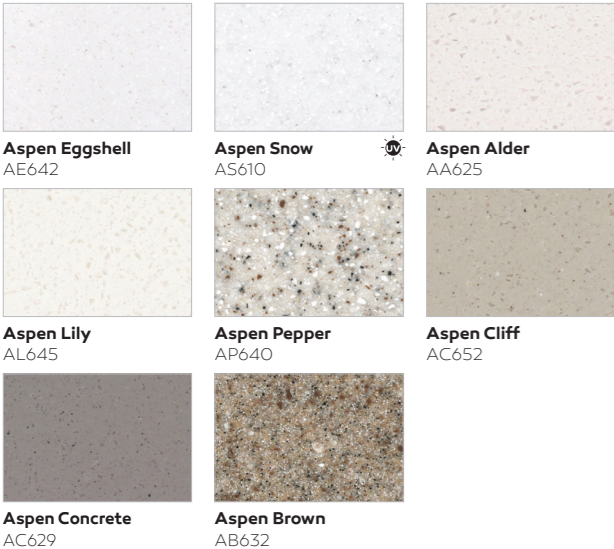

Bright White
BW010

Pearl SP011

Ivory SI040

Pure white
SP016

Quasar White
SQ019

PREMIUM SOLID SURFACES

STARON

STRETCH YOUR IMAGINATION
WITH STARON FOR INFINITE POSSIBILITIES

staron
Solid Surfaces

COLORS OF STARON

ASPEN

ECLIPSE

Exemplifying durability through the exclusive use of individual sand chips. Enhanced with fine delicate particles to subtly shimmer at different angles.