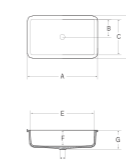

LAVATORY SINKS / BASINS

A3211

- A 21.57in (548mm)
- B 3.38in (86mm)
- C 14.01in (356mm)
- D 15.59in (396mm)
- E 20.00in (508mm)
- F 6.14in (156mm)
- G 6.81in (173mm)
- H 1.77in (45mm)

A3181

- A 18.18in (462mm)
- B 3.70in (94mm)
- C 13.22in (336mm)
- D 14.80in (376mm)
- E 16.61in (422mm)
- F 5.47in (139mm)
- G 6.14in (156mm)
- H 1.77in (45mm)

B3150

- A 16.81in (427mm)
- B 10.94in (278mm)
- C 12.87in (327mm)
- D 14.88in (378mm)
- E 4.57in (116mm)
- F 5.43in (138mm)
- H 1.77in (45mm)

B3190

- A 20.63in (524mm)
- B 10.79in (274mm)
- C 12.87in (327mm)
- D 18.66in (474mm)
- E 4.57in (116mm)
- F 5.43in (138mm)
- H 1.77in (45mm)

NEW

B1212

- A 22.87in (581mm)
- B 4.8in (122mm)
- C 15.74in (400mm)
- D 17.75in (451mm)
- E 20.86in (530mm)
- F 7.28in (185mm)
- G 7.87in (200mm)
- H 3.54in (90mm)

B1177

- A 17.71in (450mm)
- B 4.72in (120mm)
- C 17.71in (450mm)
- D 19.68in (500mm)
- E 15.74in (400mm)
- F 7.28in (185mm)
- G 7.87in (200mm)
- H 3.54in (90mm)

B1160

- A 17.32in (440mm)
- B 4.4in (112mm)
- C 15.74in (400mm)
- D 17.32in (440mm)
- E 15.74in (400mm)
- F 11.81in (300mm)
- G 12.79in (325mm)
- H 3.54in (90mm)

B3200

- A 21.65in (550mm)
- B 5.51in (140mm)
- C 11.02in (280mm)
- D 12.99in (330mm)
- E 19.68in (500mm)
- F 4.72in (120mm)
- G 5.51in (140mm)
- H 1.73in (44mm)