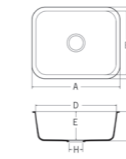

KITCHEN / UTILITY SINKS

A2311

- A 31.25in (794mm)
- B 4.33in (110mm)
- C 16.57in (421mm)
- D 18.93in (481mm)
- E 13.70in (348mm)
- F 9.25in (235mm)
- G 9.84in (250mm)
- H 3.54in (90mm)

A1121

- A 12.83in (326mm)
- B 14.01in (356mm)
- C 16.37in (416mm)
- D 10.47in (266mm)
- E 6.49in (165mm)
- F 7.08in (180mm)
- H 3.54in (90mm)

A1231

- A 23.30in (592mm)
- B 16.61in (422mm)
- C 18.97in (482mm)
- D 20.94in (532mm)
- E 7.36in (187mm)
- F 7.95in (202mm)
- H 3.54in (90mm)

A1181

- A 18.11in (460mm)
- B 15.75in (400mm)
- C 18.11in (460mm)
- D 15.75in (400mm)
- E 8.18in (208mm)
- F 8.85in (225mm)
- H 3.54in (90mm)

B3290

- A 29.52in (750mm)
- B 15.75in (400mm)
- C 17.64in (450mm)
- D 27.48in (700mm)
- E 7.28in (185mm)
- F 7.87in (200mm)
- H 3.54in (90mm)

B3180

- A 17.67in (450mm)
- B 15.75in (400mm)
- C 17.67in (450mm)
- D 15.75in (400mm)
- E 6.89in (175mm)
- F 7.48in (190mm)
- H 3.54in (90mm)

LAVATORY SINKS / BASINS

A3211

- A 21.57in (548mm)
- B 3.38in (86mm)
- C 14.01in (356mm)
- D 15.59in (396mm)
- E 20.00in (508mm)
- F 6.14in (156mm)
- G 6.81in (173mm)
- H 1.77in (45mm)

A3181

- A 18.18in (462mm)
- B 3.70in (94mm)
- C 13.22in (336mm)
- D 14.80in (376mm)
- E 16.61in (422mm)
- F 5.47in (139mm)
- G 6.14in (156mm)
- H 1.77in (45mm)