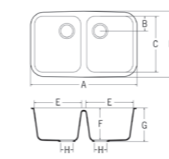

KITCHEN / UTILITY SINKS

A2311

- A 31.25in (794mm)
- B 4.33in (110mm)
- C 16.57in (421mm)
- D 18.93in (481mm)
- E 13.70in (348mm)
- F 9.25in (235mm)
- G 9.84in (250mm)
- H 3.54in (90mm)

A1121

- A 12.83in (326mm)
- B 14.01in (356mm)
- C 16.37in (416mm)
- D 10.47in (266mm)
- E 6.49in (165mm)
- F 7.08in (180mm)
- H 3.54in (90mm)

A1231

- A 23.30in (592mm)
- B 16.61in (422mm)
- C 18.97in (482mm)
- D 20.94in (532mm)
- E 7.36in (187mm)
- F 7.95in (202mm)
- H 3.54in (90mm)

A1181

- A 18.11in (460mm)
- B 15.75in (400mm)
- C 18.11in (460mm)
- D 15.75in (400mm)
- E 8.18in (208mm)
- F 8.85in (225mm)
- H 3.54in (90mm)