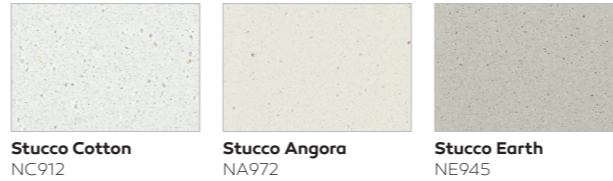

QUARRY

SANDED

SOLID

STUCCO

Moving beyond the typical blend of large and small chips, our design cultivates a serene atmosphere. The base features a subtle, feather-like pattern with occasional inclusion of semi-transparent chips, creating a visual effect reminiscent of finely embedded pebbles in a polished wall.