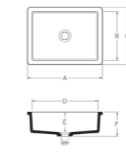

A1231

- A 23.30in (592mm)
- B 16.61in (422mm)
- C 18.97in (482mm)
- D 20.94in (532mm)
- E 7.36in (187mm)
- F 7.95in (202mm)
- H 3.54in (90mm)

A1181

- A 18.11in (460mm)
- B 15.75in (400mm)
- C 18.11in (460mm)
- D 15.75in (400mm)
- E 8.18in (208mm)
- F 8.85in (225mm)
- H 3.54in (90mm)

B3290

- A 29.52in (750mm)
- B 15.75in (400mm)
- C 17.64in (450mm)
- D 27.48in (700mm)
- E 7.28in (185mm)
- F 7.87in (200mm)
- H 3.54in (90mm)

B3180

- A 17.67in (450mm)
- B 15.75in (400mm)
- C 17.67in (450mm)
- D 15.75in (400mm)
- E 6.89in (175mm)
- F 7.48in (190mm)
- H 3.54in (90mm)

LAVATORY SINKS / BASINS

A3211

- A 21.57in (548mm)
- B 3.38in (86mm)
- C 14.01in (356mm)
- D 15.59in (396mm)
- E 20.00in (508mm)
- F 6.14in (156mm)
- G 6.81in (173mm)
- H 1.77in (45mm)

A3181

- A 18.18in (462mm)
- B 3.70in (94mm)
- C 13.22in (336mm)
- D 14.80in (376mm)
- E 16.61in (422mm)
- F 5.47in (139mm)
- G 6.14in (156mm)
- H 1.77in (45mm)

B3150

- A 16.81in (427mm)
- B 10.94in (278mm)
- C 12.87in (327mm)
- D 14.88in (378mm)
- E 4.57in (116mm)
- F 5.43in (138mm)
- H 1.77in (45mm)

B3190

- A 20.63in (524mm)
- B 10.79in (274mm)
- C 12.87in (327mm)
- D 18.66in (474mm)
- E 4.57in (116mm)
- F 5.43in (138mm)
- H 1.77in (45mm)