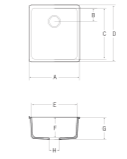

A1231

- A 23.30in (592mm)
- B 16.61in (422mm)
- C 18.97in (482mm)
- D 20.94in (532mm)
- E 7.36in (187mm)
- F 7.95in (202mm)
- H 3.54in (90mm)

A1181

- A 18.11in (460mm)
- B 15.75in (400mm)
- C 18.11in (460mm)
- D 15.75in (400mm)
- E 8.18in (208mm)
- F 8.85in (225mm)
- H 3.54in (90mm)

LAVATORY SINKS / BASINS

A3211

- A 21.57in (548mm)
- B 3.38in (86mm)
- C 14.01in (356mm)
- D 15.59in (396mm)
- E 20.00in (508mm)
- F 6.14in (156mm)
- G 6.81in (173mm)
- H 1.77in (45mm)

A3181

- A 18.18in (462mm)
- B 3.70in (94mm)
- C 13.22in (336mm)
- D 14.80in (376mm)
- E 16.61in (422mm)
- F 5.47in (139mm)
- G 6.14in (156mm)
- H 1.77in (45mm)

B3150

- A 16.81in (427mm)
- B 10.94in (278mm)
- C 12.87in (327mm)
- D 14.88in (378mm)
- E 4.57in (116mm)
- F 5.43in (138mm)
- H 1.77in (45mm)

B3190

- A 20.63in (524mm)
- B 10.79in (274mm)
- C 12.87in (327mm)
- D 18.66in (474mm)
- E 4.57in (116mm)
- F 5.43in (138mm)
- H 1.77in (45mm)

NEW

B1212

- A 22.87in (581mm)
- B 4.8in (122mm)
- C 15.74in (400mm)
- D 17.75in (451mm)
- E 20.86in (530mm)
- F 7.28in (185mm)
- G 7.87in (200mm)
- H 3.54in (90mm)

B1177

- A 17.71in (450mm)
- B 4.72in (120mm)
- C 17.71in (450mm)
- D 19.68in (500mm)
- E 15.74in (400mm)
- F 7.28in (185mm)
- G 7.87in (200mm)
- H 3.54in (90mm)