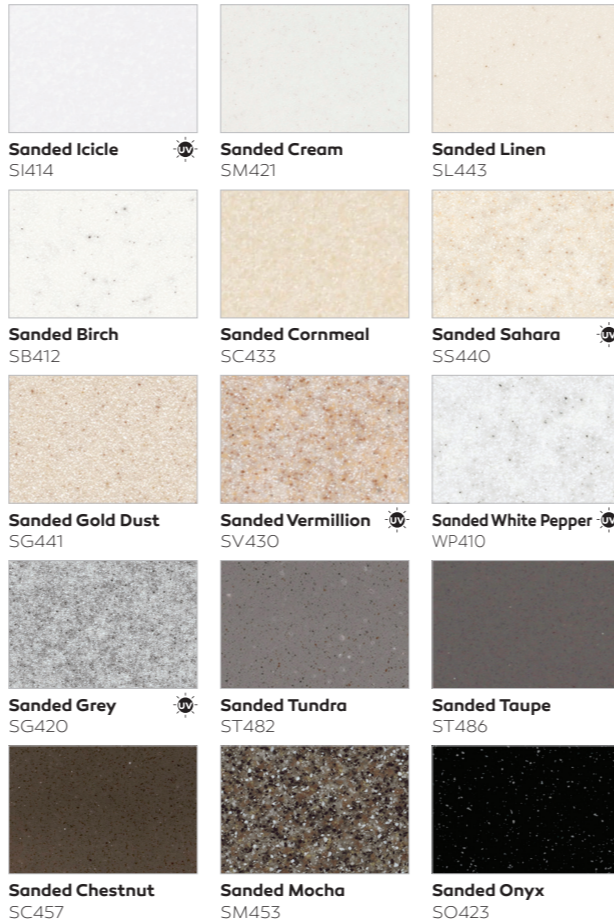

COLORS OF STARON

ASPEN

ECLIPSE

Exemplifying durability through the exclusive use of individual sand chips. Enhanced with fine delicate particles to subtly shimmer at different angles.

EVERMOIN (ULTRA-HYGIENIC)

METALLIC

PEBBLE

COLLINA

PREMIERE

Inspired by the timeless beauty of natural stones, the Premiere collection captures the grace of nature. Featuring an outstanding large vein in the Calacatta style, it embodies an opulent luxury that transcends conventional vein designs.

QUARRY

SANDED

SOLID

STUCCO

Moving beyond the typical blend of large and small chips, our design cultivates a serene atmosphere. The base features a subtle, feather-like pattern with occasional inclusion of semi-transparent chips, creating a visual effect reminiscent of finely embedded pebbles in a polished wall.

SUPREME

SUPREME

Eco-Friendly Materials, Staron

Printed representation of colors may vary from actual samples. Please review actual sample prior to selection. • To view new colors in greater detail, please visit www.staron.com

TEMPEST

TEMPEST STELLA

The previously flashy identity of the Tempest was left behind, creating a sense of luxury that is not burdensome by combining the colors commonly used in interior design. Utilizing a foundation of White, with complementary additions of Beige and Grey, T STELLA

TERRAZZO