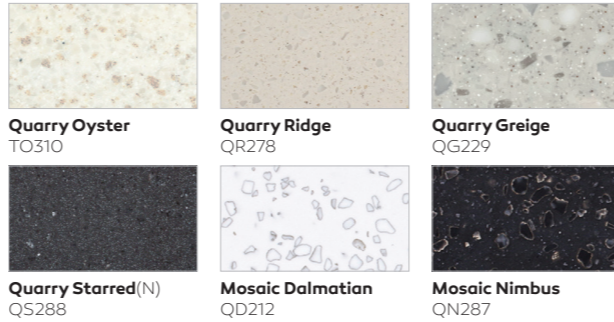

COLORS OF STARON

ASPEN

ECLIPSE

Exemplifying durability through the exclusive use of individual sand chips. Enhanced with fine delicate particles to subtly shimmer at different angles.

EVERMOIN (ULTRA-HYGIENIC)

METALLIC

PEBBLE

COLLINA

PREMIERE

Inspired by the timeless beauty of natural stones, the Premiere collection captures the grace of nature. Featuring an outstanding large vein in the Calacatta style, it embodies an opulent luxury that transcends conventional vein designs.

QUARRY

SANDED

SOLID

STUCCO

Moving beyond the typical blend of large and small chips, our design cultivates a serene atmosphere. The base features a subtle, feather-like pattern with occasional inclusion of semi-transparent chips, creating a visual effect reminiscent of finely embedded pebbles in a polished wall.

SUPREME

SUPREME

Eco-Friendly Materials, Staron

Printed representation of colors may vary from actual samples. Please review actual sample prior to selection. • To view new colors in greater detail, please visit www.staron.com

TEMPEST

TEMPEST STELLA

The previously flashy identity of the Tempest was left behind, creating a sense of luxury that is not burdensome by combining the colors commonly used in interior design. Utilizing a foundation of White, with complementary additions of Beige and Grey, T STELLA

TERRAZZO