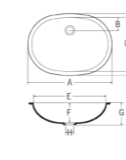

A1231

- A 23.30in (592mm)
- B 16.61in (422mm)
- C 18.97in (482mm)
- D 20.94in (532mm)
- E 7.36in (187mm)
- F 7.95in (202mm)
- H 3.54in (90mm)

A1181

- A 18.11in (460mm)
- B 15.75in (400mm)
- C 18.11in (460mm)
- D 15.75in (400mm)
- E 8.18in (208mm)
- F 8.85in (225mm)
- H 3.54in (90mm)

B3290

- A 29.52in (750mm)
- B 15.75in (400mm)
- C 17.64in (450mm)
- D 27.48in (700mm)
- E 7.28in (185mm)
- F 7.87in (200mm)
- H 3.54in (90mm)

B3180

- A 17.67in (450mm)
- B 15.75in (400mm)
- C 17.67in (450mm)
- D 15.75in (400mm)
- E 6.89in (175mm)
- F 7.48in (190mm)
- H 3.54in (90mm)

LAVATORY SINKS / BASINS

A3211

- A 21.57in (548mm)
- B 3.38in (86mm)
- C 14.01in (356mm)
- D 15.59in (396mm)
- E 20.00in (508mm)
- F 6.14in (156mm)
- G 6.81in (173mm)
- H 1.77in (45mm)

A3181

- A 18.18in (462mm)
- B 3.70in (94mm)
- C 13.22in (336mm)
- D 14.80in (376mm)
- E 16.61in (422mm)
- F 5.47in (139mm)
- G 6.14in (156mm)
- H 1.77in (45mm)

B3150

- A 16.81in (427mm)
- B 10.94in (278mm)
- C 12.87in (327mm)
- D 14.88in (378mm)
- E 4.57in (116mm)
- F 5.43in (138mm)
- H 1.77in (45mm)

B3190

- A 20.63in (524mm)
- B 10.79in (274mm)
- C 12.87in (327mm)
- D 18.66in (474mm)
- E 4.57in (116mm)
- F 5.43in (138mm)
- H 1.77in (45mm)