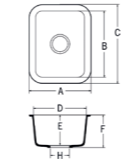

KITCHEN / UTILITY SINKS

A2311

- A 31.25in (794mm)
- B 4.33in (110mm)
- C 16.57in (421mm)
- D 18.93in (481mm)
- E 13.70in (348mm)
- F 9.25in (235mm)
- G 9.84in (250mm)
- H 3.54in (90mm)

A1121

- A 12.83in (326mm)
- B 14.01in (356mm)
- C 16.37in (416mm)
- D 10.47in (266mm)
- E 6.49in (165mm)
- F 7.08in (180mm)
- H 3.54in (90mm)

A1231

- A 23.30in (592mm)
- B 16.61in (422mm)
- C 18.97in (482mm)
- D 20.94in (532mm)
- E 7.36in (187mm)
- F 7.95in (202mm)
- H 3.54in (90mm)

A1181

- A 18.11in (460mm)
- B 15.75in (400mm)
- C 18.11in (460mm)
- D 15.75in (400mm)
- E 8.18in (208mm)
- F 8.85in (225mm)
- H 3.54in (90mm)